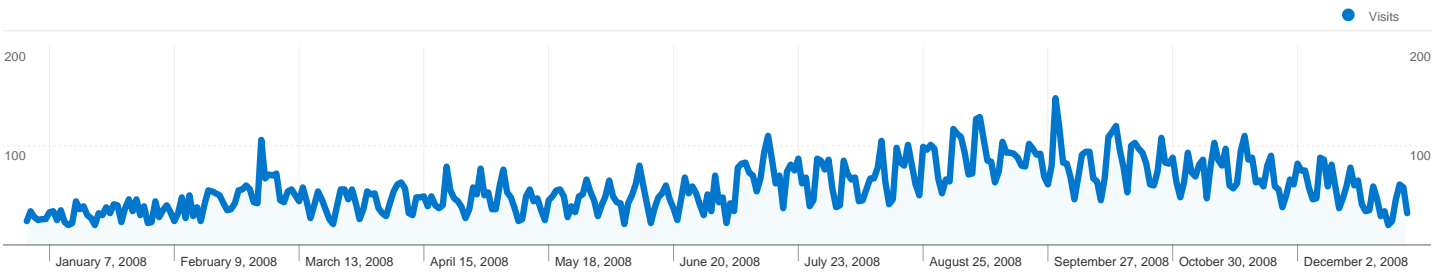

Site Usage

 **21,345** Visits

 **75.22%** Bounce Rate

 **40,456** Pageviews

 **00:01:27** Avg. Time on Site

 **1.90** Pages/Visit

 **89.40%** % New Visits

Visitors Overview

 **19,117 Absolute Unique Visitors**

 **40,456 Pageviews**

 **1.90 Average Pageviews**

 **00:01:27 Time on Site**

 **75.22% Bounce Rate**

 **89.40% New Visits**

Technical Profile

Browser	Visits	% visits	Connection Speed	Visits	% visits
Internet Explorer	13,789	64.60%	Unknown	6,816	31.93%
Firefox	5,482	25.68%	Cable	6,551	30.69%
Safari	1,636	7.66%	DSL	5,100	23.89%
Opera	221	1.04%	T1	2,152	10.08%
Chrome	117	0.55%	Dialup	503	2.36%

All traffic sources sent a total of 21,345 visits

 9.09% Direct Traffic

 10.02% Referring Sites

 80.87% Search Engines

- **Search Engines**
17,261.00 (80.87%)
- **Referring Sites**
2,139.00 (10.02%)
- **Direct Traffic**
1,940.00 (9.09%)
- **Other**
5 (0.02%)

Top Traffic Sources

Sources	Visits	% visits	Keywords	Visits	% visits
google (organic)	15,647	73.31%	successful women	1,528	8.85%
(direct) ((none))	1,940	9.09%	successful woman	753	4.36%
yahoo (organic)	948	4.44%	green business ideas	717	4.15%
images.google.com (referral)	254	1.19%	successful quotes	164	0.95%
aol (organic)	250	1.17%	dealing with rejection	163	0.94%