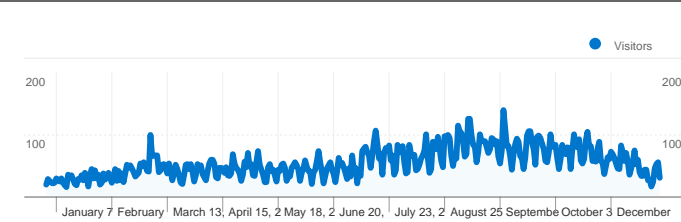

Site Usage

 **21,345** Visits

 **75.22%** Bounce Rate

 **40,456** Pageviews

 **00:01:27** Avg. Time on Site

 **1.90** Pages/Visit

 **89.40%** % New Visits

Visitors Overview

Visitors
19,117

Map Overlay world

Traffic Sources Overview

- **Search Engines**
17,261.00 (80.87%)
- **Referring Sites**
2,139.00 (10.02%)
- **Direct Traffic**
1,940.00 (9.09%)
- **Other**
5 (0.02%)

Content Overview

Map Overlay

Comparing to: Site

21,345 visits came from 159 countries/territories

Site Usage

Visits	Pages/Visit	Avg. Time on Site	% New Visits	Bounce Rate	
21,345 % of Site Total: 100.00%	1.90 Site Avg: 1.90 (0.00%)	00:01:27 Site Avg: 00:01:27 (0.00%)	89.47% Site Avg: 89.40% (0.08%)	75.22% Site Avg: 75.22% (0.00%)	
Country/Territory	Visits	Pages/Visit	Avg. Time on Site	% New Visits	Bounce Rate
United States	13,282	2.05	00:01:39	87.57%	74.46%
Canada	1,142	1.63	00:00:52	93.70%	78.20%
India	952	1.71	00:01:15	94.85%	73.95%
United Kingdom	871	1.65	00:00:52	94.60%	76.35%
Philippines	486	1.63	00:01:29	93.42%	75.93%
Australia	441	1.61	00:00:48	95.92%	77.55%
Malaysia	280	1.71	00:01:59	92.14%	72.50%
South Africa	245	1.87	00:01:29	94.29%	71.84%
China	242	1.41	00:01:11	93.80%	76.86%
Singapore	224	1.64	00:01:39	91.96%	75.89%