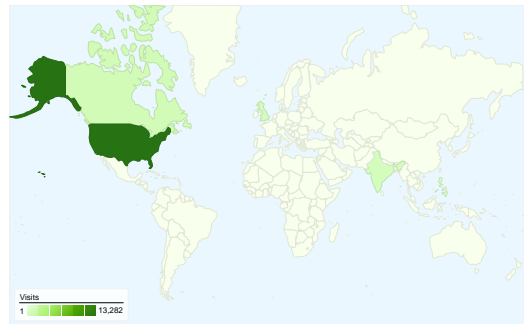

Site Usage

 **21,345** Visits

 **75.22%** Bounce Rate

 **40,456** Pageviews

 **00:01:27** Avg. Time on Site

 **1.90** Pages/Visit

 **89.40%** % New Visits

Visitors Overview

Visitors
19,117

Map Overlay world

Traffic Sources Overview

- **Search Engines**
17,261.00 (80.87%)
- **Referring Sites**
2,139.00 (10.02%)
- **Direct Traffic**
1,940.00 (9.09%)
- **Other**
5 (0.02%)

Content Overview

All traffic sources sent a total of 21,345 visits

 9.09% Direct Traffic

 10.02% Referring Sites

 80.87% Search Engines

- **Search Engines**
17,261.00 (80.87%)
- **Referring Sites**
2,139.00 (10.02%)
- **Direct Traffic**
1,940.00 (9.09%)
- **Other**
5 (0.02%)

Map Overlay

Comparing to: Site

21,345 visits came from 159 countries/territories

Site Usage

Visits	Pages/Visit	Avg. Time on Site	% New Visits	Bounce Rate	
21,345 % of Site Total: 100.00%	1.90 Site Avg: 1.90 (0.00%)	00:01:27 Site Avg: 00:01:27 (0.00%)	89.47% Site Avg: 89.40% (0.08%)	75.22% Site Avg: 75.22% (0.00%)	
Country/Territory	Visits	Pages/Visit	Avg. Time on Site	% New Visits	Bounce Rate
United States	13,282	2.05	00:01:39	87.57%	74.46%
Canada	1,142	1.63	00:00:52	93.70%	78.20%
India	952	1.71	00:01:15	94.85%	73.95%
United Kingdom	871	1.65	00:00:52	94.60%	76.35%
Philippines	486	1.63	00:01:29	93.42%	75.93%
Australia	441	1.61	00:00:48	95.92%	77.55%
Malaysia	280	1.71	00:01:59	92.14%	72.50%
South Africa	245	1.87	00:01:29	94.29%	71.84%
China	242	1.41	00:01:11	93.80%	76.86%
Singapore	224	1.64	00:01:39	91.96%	75.89%