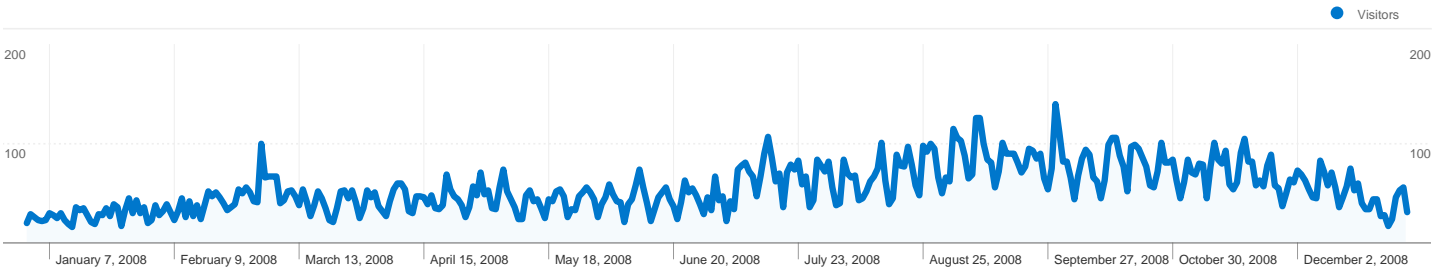

Site Usage

 **21,345** Visits

 **75.22%** Bounce Rate

 **40,456** Pageviews

 **00:01:27** Avg. Time on Site

 **1.90** Pages/Visit

 **89.40%** % New Visits

Visitors Overview

Visitors
19,117

Map Overlay world

Traffic Sources Overview

- **Search Engines**
17,261.00 (80.87%)
- **Referring Sites**
2,139.00 (10.02%)
- **Direct Traffic**
1,940.00 (9.09%)
- **Other**
5 (0.02%)

Content Overview

Pages	Pageviews	% Pageviews
/success/	5,237	12.94%
/	1,860	4.60%
/success/2007/10/03/101-	1,738	4.30%
/success/tags/memorable-	1,737	4.29%
/home.php	1,637	4.05%

19,117 people visited this site

 **21,345 Visits**

Top Traffic Sources

Sources	Visits	% visits	Keywords	Visits	% visits
google (organic)	15,647	73.31%	successful women	1,528	8.85%
(direct) ((none))	1,940	9.09%	successful woman	753	4.36%
yahoo (organic)	948	4.44%	green business ideas	717	4.15%
images.google.com (referral)	254	1.19%	successful quotes	164	0.95%
aol (organic)	250	1.17%	dealing with rejection	163	0.94%