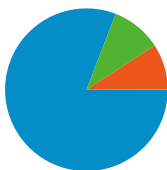

Traffic Sources Overview

- **Search Engines**
  17,261.00 (80.87%)
- **Referring Sites**
  2,139.00 (10.02%)
- **Direct Traffic**
  1,940.00 (9.09%)
- **Other**
  5 (0.02%)

Content Overview

Pages	Pageviews	% Pageviews
/success/	5,237	12.94%
/	1,860	4.60%
/success/2007/10/03/101-	1,738	4.30%
/success/tags/memorable-	1,737	4.29%
/home.php	1,637	4.05%