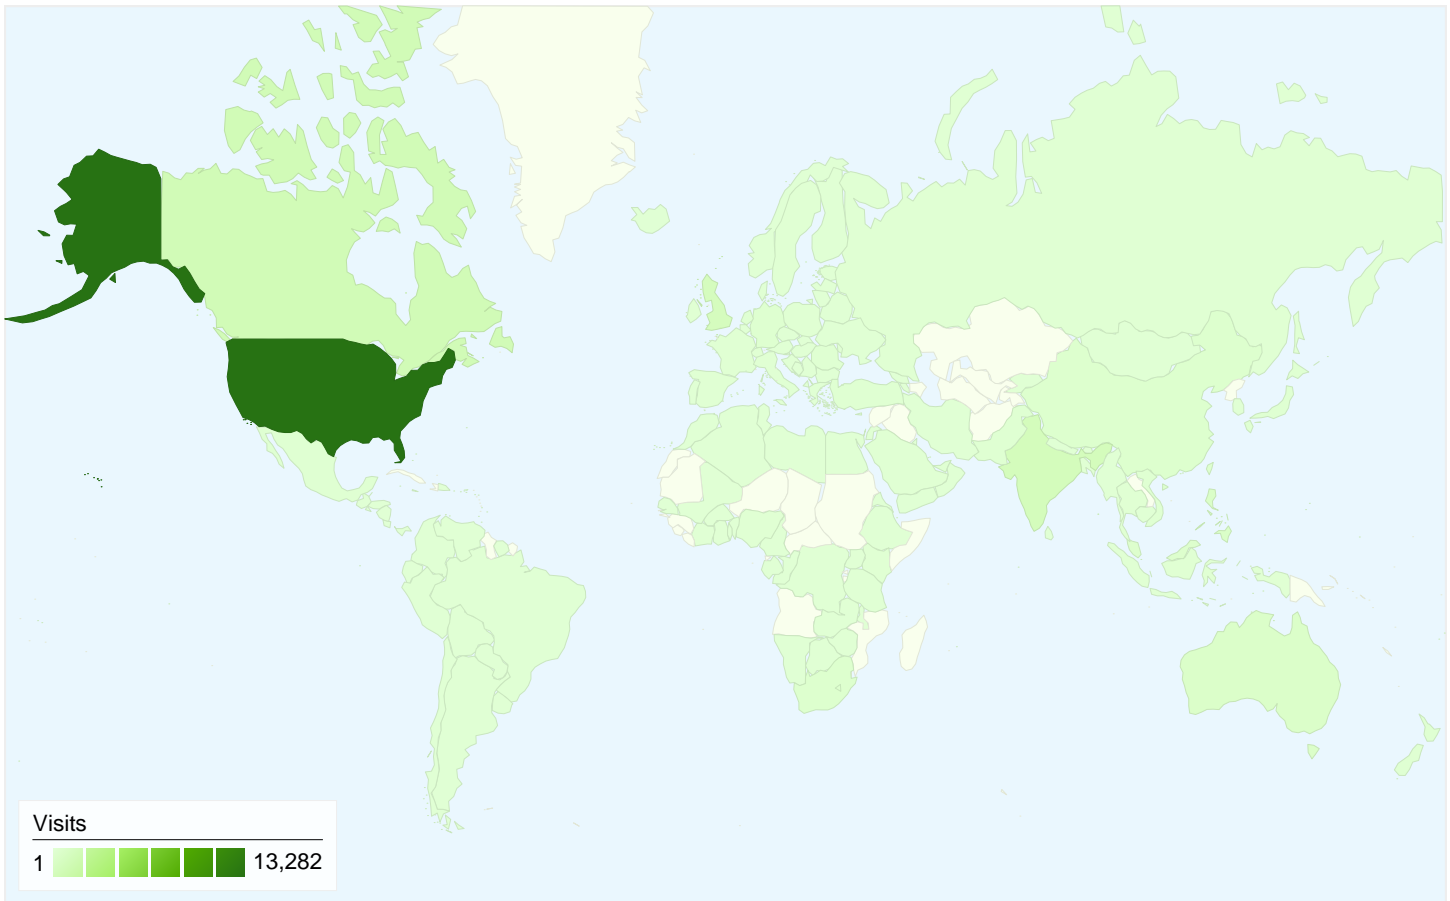

Visitors
19,117

Map Overlay world

Traffic Sources Overview

- **Search Engines**
17,261.00 (80.87%)
- **Referring Sites**
2,139.00 (10.02%)
- **Direct Traffic**
1,940.00 (9.09%)
- **Other**
5 (0.02%)

Content Overview

All traffic sources sent a total of 21,345 visits

 9.09% Direct Traffic

 10.02% Referring Sites

 80.87% Search Engines

- **Search Engines**
17,261.00 (80.87%)
- **Referring Sites**
2,139.00 (10.02%)
- **Direct Traffic**
1,940.00 (9.09%)
- **Other**
5 (0.02%)

Top Traffic Sources

Sources	Visits	% visits	Keywords	Visits	% visits
google (organic)	15,647	73.31%	successful women	1,528	8.85%
(direct) ((none))	1,940	9.09%	successful woman	753	4.36%
yahoo (organic)	948	4.44%	green business ideas	717	4.15%
images.google.com (referral)	254	1.19%	successful quotes	164	0.95%
aol (organic)	250	1.17%	dealing with rejection	163	0.94%

Map Overlay

Comparing to: Site

21,345 visits came from 159 countries/territories

Site Usage

Visits	Pages/Visit	Avg. Time on Site	% New Visits	Bounce Rate	
21,345 % of Site Total: 100.00%	1.90 Site Avg: 1.90 (0.00%)	00:01:27 Site Avg: 00:01:27 (0.00%)	89.47% Site Avg: 89.40% (0.08%)	75.22% Site Avg: 75.22% (0.00%)	
Country/Territory	Visits	Pages/Visit	Avg. Time on Site	% New Visits	Bounce Rate
United States	13,282	2.05	00:01:39	87.57%	74.46%
Canada	1,142	1.63	00:00:52	93.70%	78.20%
India	952	1.71	00:01:15	94.85%	73.95%
United Kingdom	871	1.65	00:00:52	94.60%	76.35%
Philippines	486	1.63	00:01:29	93.42%	75.93%
Australia	441	1.61	00:00:48	95.92%	77.55%
Malaysia	280	1.71	00:01:59	92.14%	72.50%
South Africa	245	1.87	00:01:29	94.29%	71.84%
China	242	1.41	00:01:11	93.80%	76.86%
Singapore	224	1.64	00:01:39	91.96%	75.89%