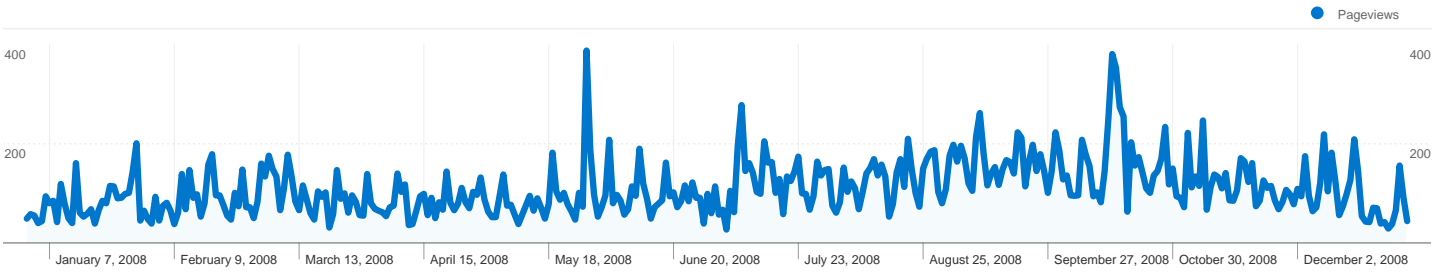

Top Traffic Sources

Sources	Visits	% visits	Keywords	Visits	% visits
google (organic)	15,647	73.31%	successful women	1,528	8.85%
(direct) ((none))	1,940	9.09%	successful woman	753	4.36%
yahoo (organic)	948	4.44%	green business ideas	717	4.15%
images.google.com (referral)	254	1.19%	successful quotes	164	0.95%
aol (organic)	250	1.17%	dealing with rejection	163	0.94%

Map Overlay

Comparing to: Site

21,345 visits came from 159 countries/territories

Site Usage

Visits	Pages/Visit	Avg. Time on Site	% New Visits	Bounce Rate	
21,345 % of Site Total: 100.00%	1.90 Site Avg: 1.90 (0.00%)	00:01:27 Site Avg: 00:01:27 (0.00%)	89.47% Site Avg: 89.40% (0.08%)	75.22% Site Avg: 75.22% (0.00%)	
Country/Territory	Visits	Pages/Visit	Avg. Time on Site	% New Visits	Bounce Rate
United States	13,282	2.05	00:01:39	87.57%	74.46%
Canada	1,142	1.63	00:00:52	93.70%	78.20%
India	952	1.71	00:01:15	94.85%	73.95%
United Kingdom	871	1.65	00:00:52	94.60%	76.35%
Philippines	486	1.63	00:01:29	93.42%	75.93%
Australia	441	1.61	00:00:48	95.92%	77.55%
Malaysia	280	1.71	00:01:59	92.14%	72.50%
South Africa	245	1.87	00:01:29	94.29%	71.84%
China	242	1.41	00:01:11	93.80%	76.86%
Singapore	224	1.64	00:01:39	91.96%	75.89%

Pages on this site were viewed a total of 40,456 times

 **40,456 Pageviews**

 **31,703 Unique Views**

 **75.22% Bounce Rate**

Top Content

Pages	Pageviews	% Pageviews
/success/	5,237	12.94%
/	1,860	4.60%
/success/2007/10/03/101-green-business-ideas-2/	1,738	4.30%
/success/tags/memorable-quotes/	1,737	4.29%
/home.php	1,637	4.05%